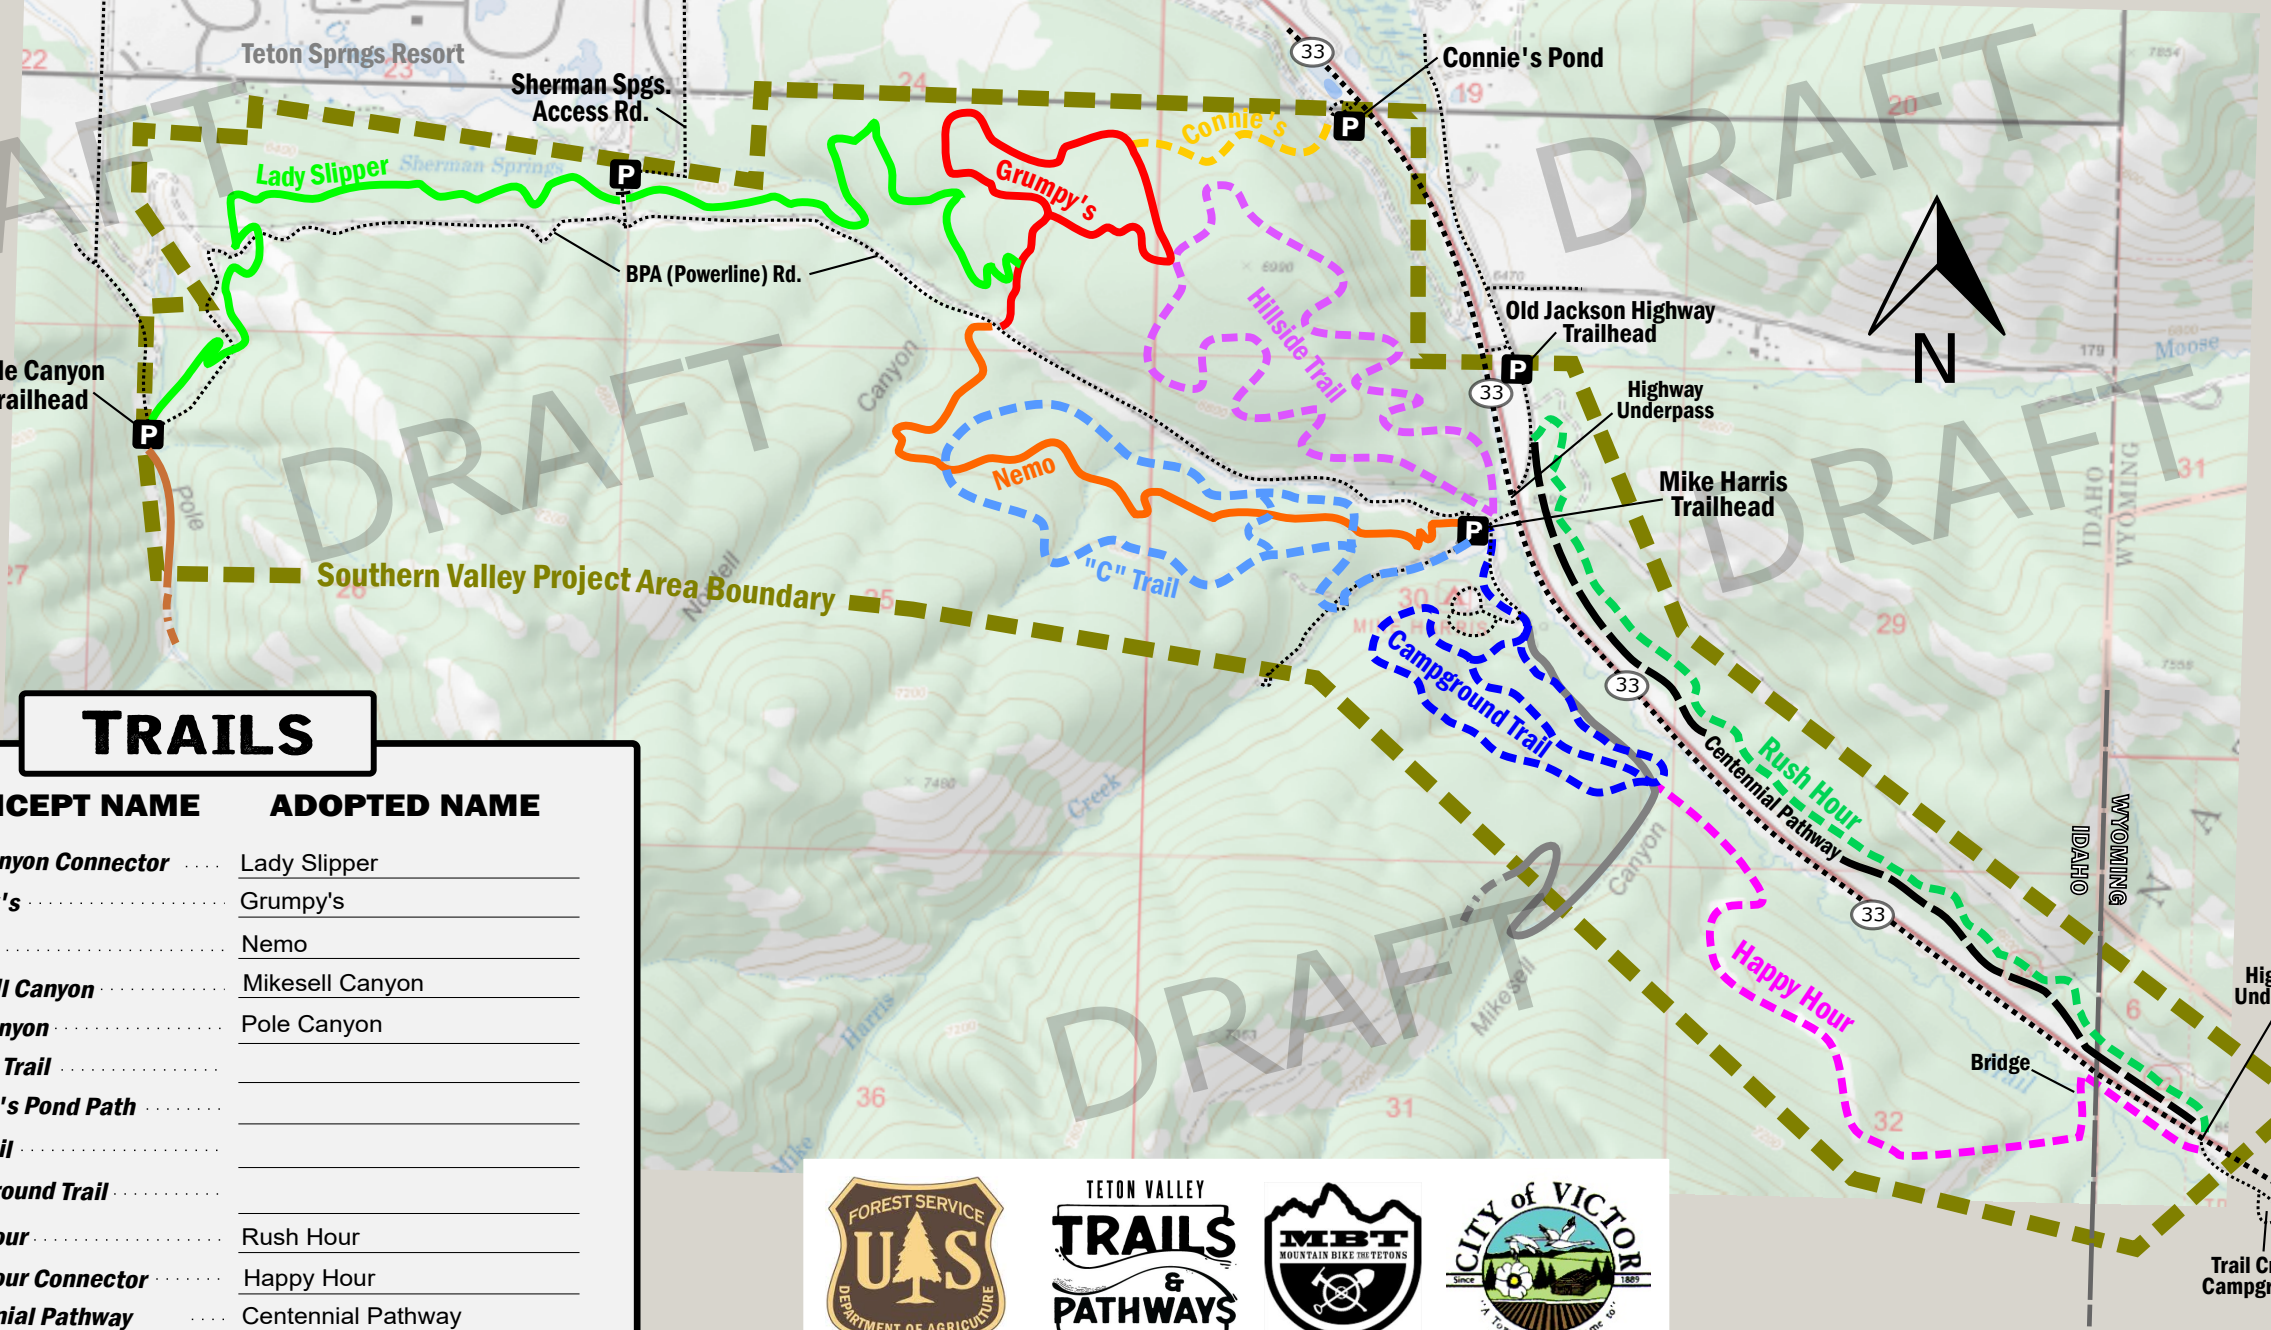

# SOUTHERN VALLEY

# TRAILS PROJECT

## TRAILS

	CONCEPT NAME	ADOPTED NAME
CONSTRUCTED	Pole Canyon Connector	Lady Slipper
	Grumpy's	Grumpy's
	Nemo	Nemo
	Mikesell Canyon	Mikesell Canyon
	Pole Canyon	Pole Canyon
CONCEPT	Hillside Trail	
	Connie's Pond Path	
	"C" Trail	
	Campground Trail	
	Rush Hour	Rush Hour
	Rush Hour Connector	Happy Hour
	Centennial Pathway	Centennial Pathway