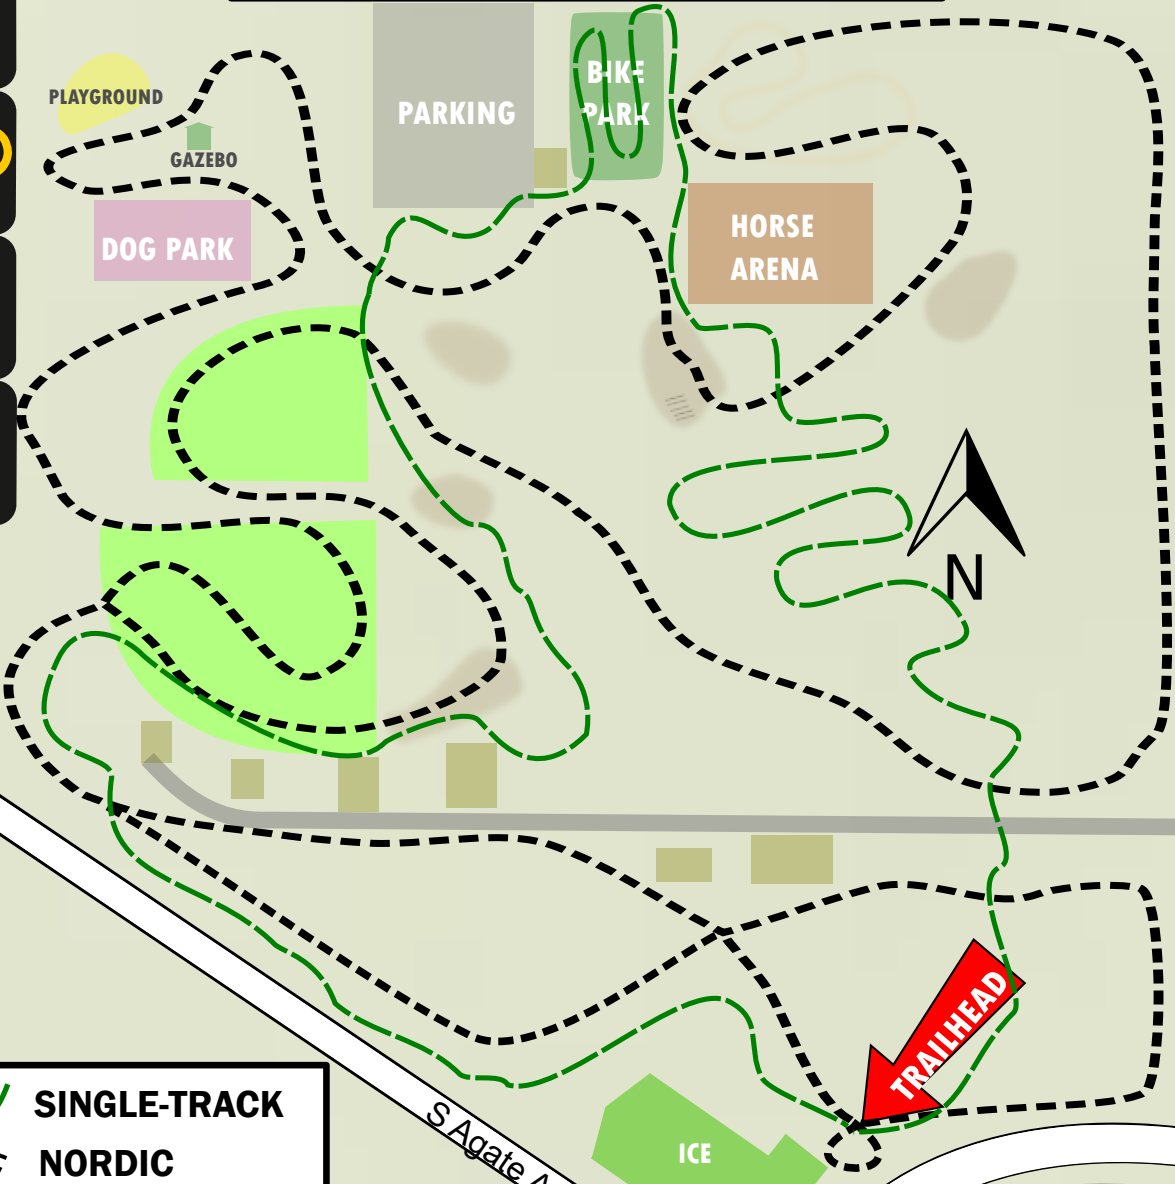

Pioneer Park Nordic Trail

Distance: 4 km Nordic
4 km Single-track

SKIERS

FAT BIKES

DOGS

WALKERS
SNOWSHOERS

S Baseline Rd

S Agate Ave

 SINGLE-TRACK
 NORDIC