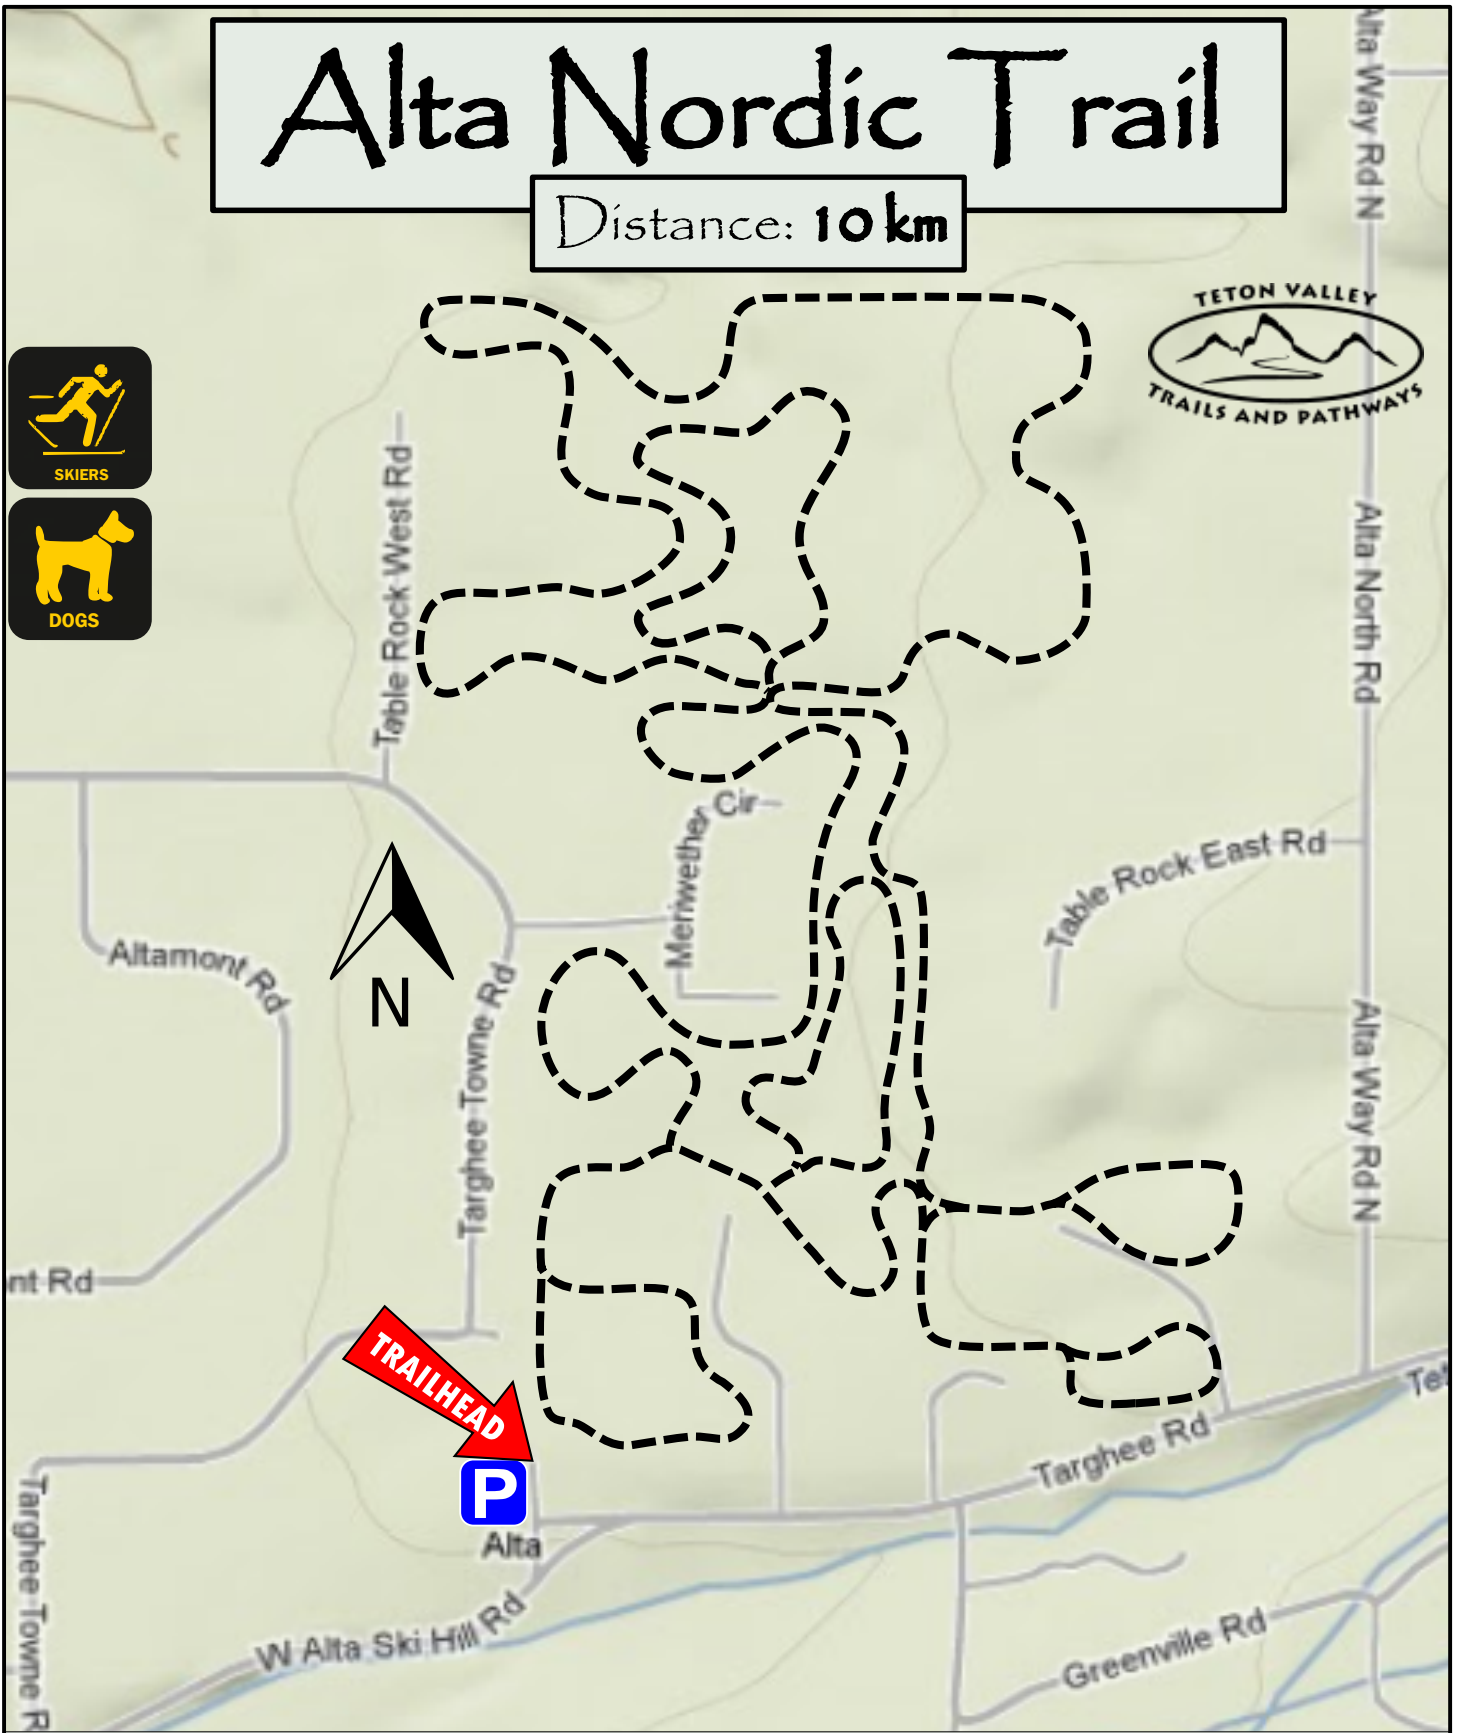

Alta Nordic Trail

Distance: 10 km

6500 ft
6460 ft
6420 ft