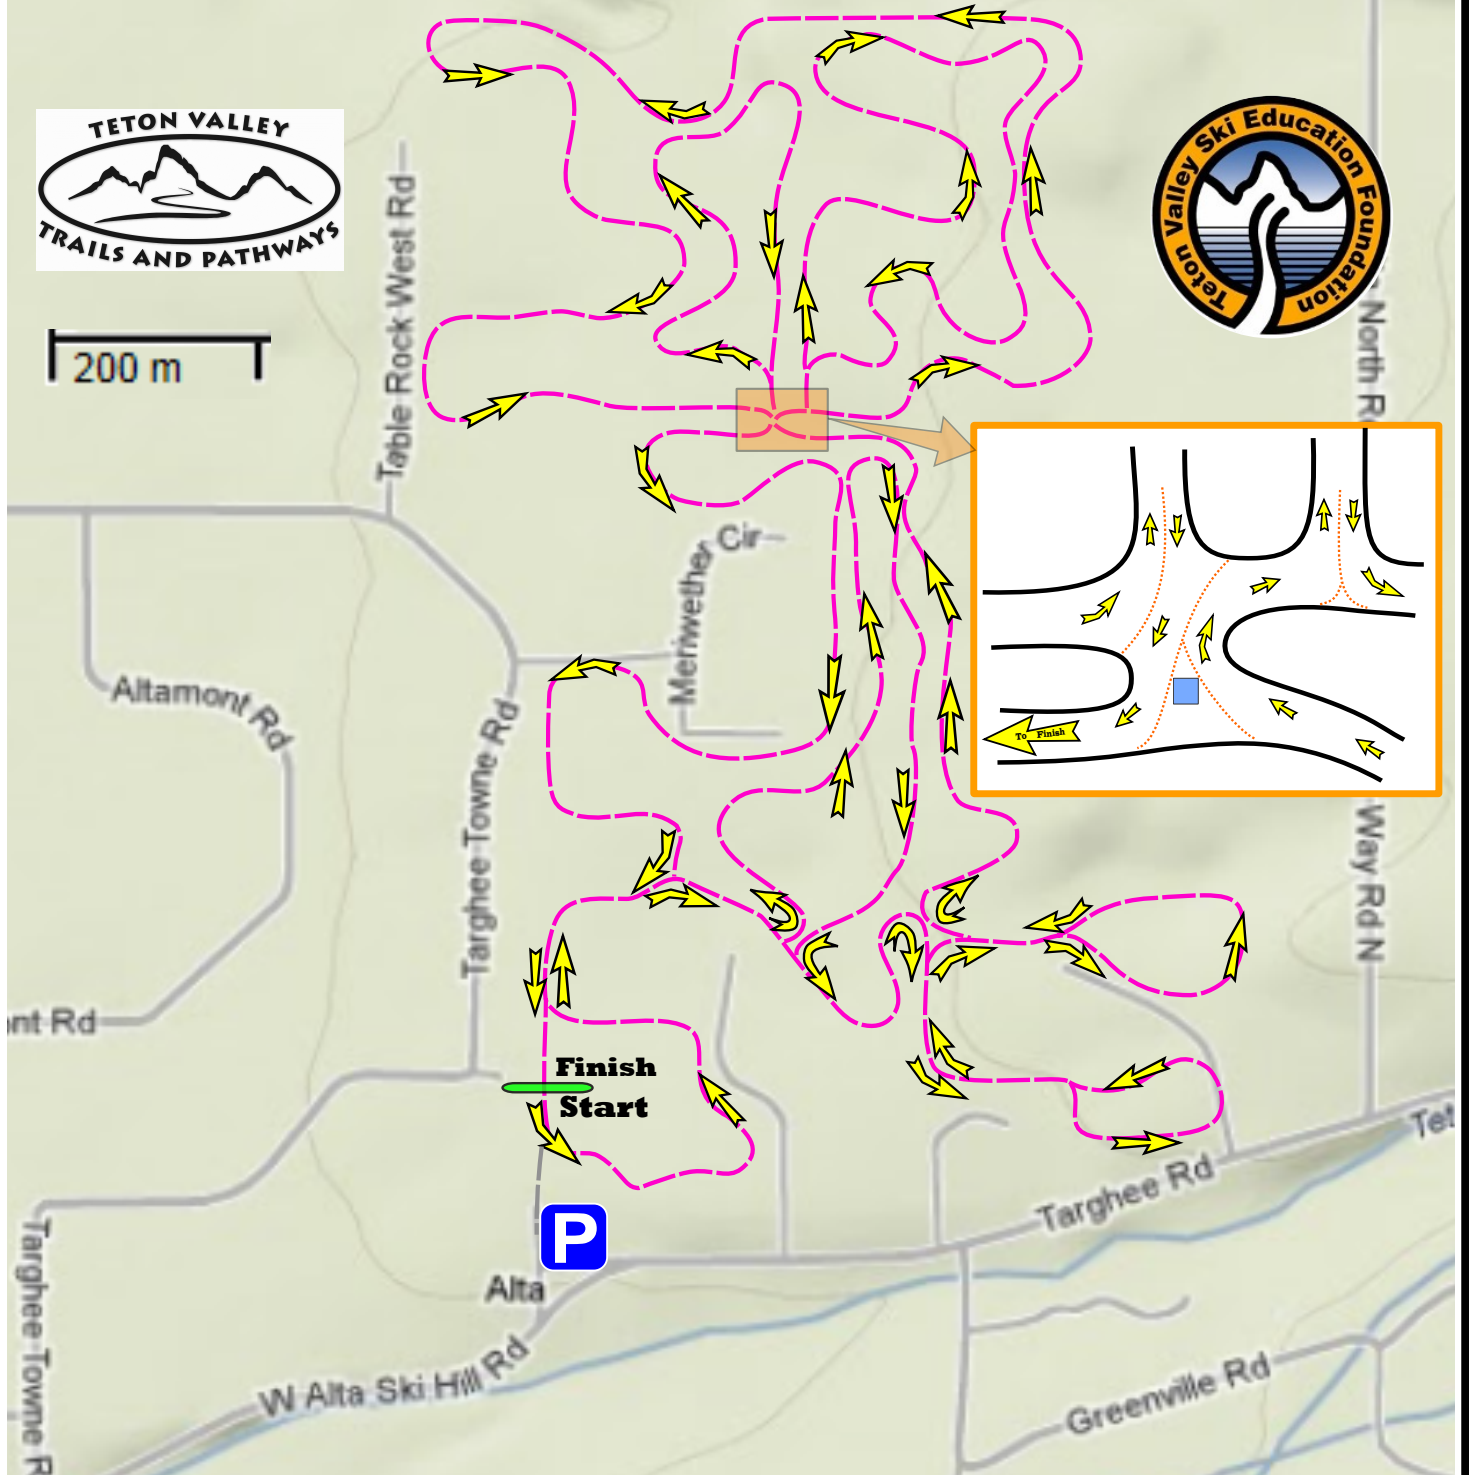

Alta Vista Freestyle Race

Distance: **10/20k Race**

200 m

6500 ft
6460 ft
6420ft